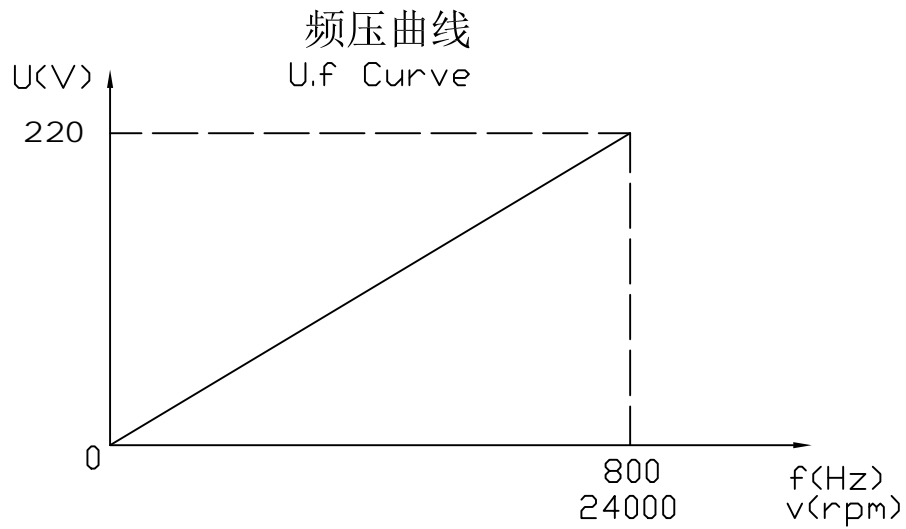

GDL120-30-24Z/5.5
5.5KW 220V 19.0A
800Hz 24000rpm

注: TA:20°C Serv:S1 Water cooling