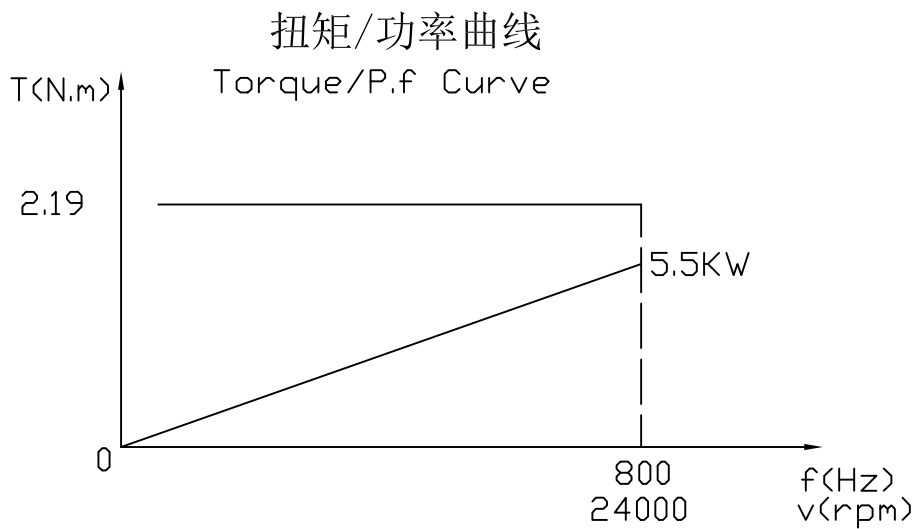

GDL120-30-24Z/5.5
5.5KW 220V 19.0A
800Hz 24000rpm

注: TA:20°C Serv:S1 Water cooling